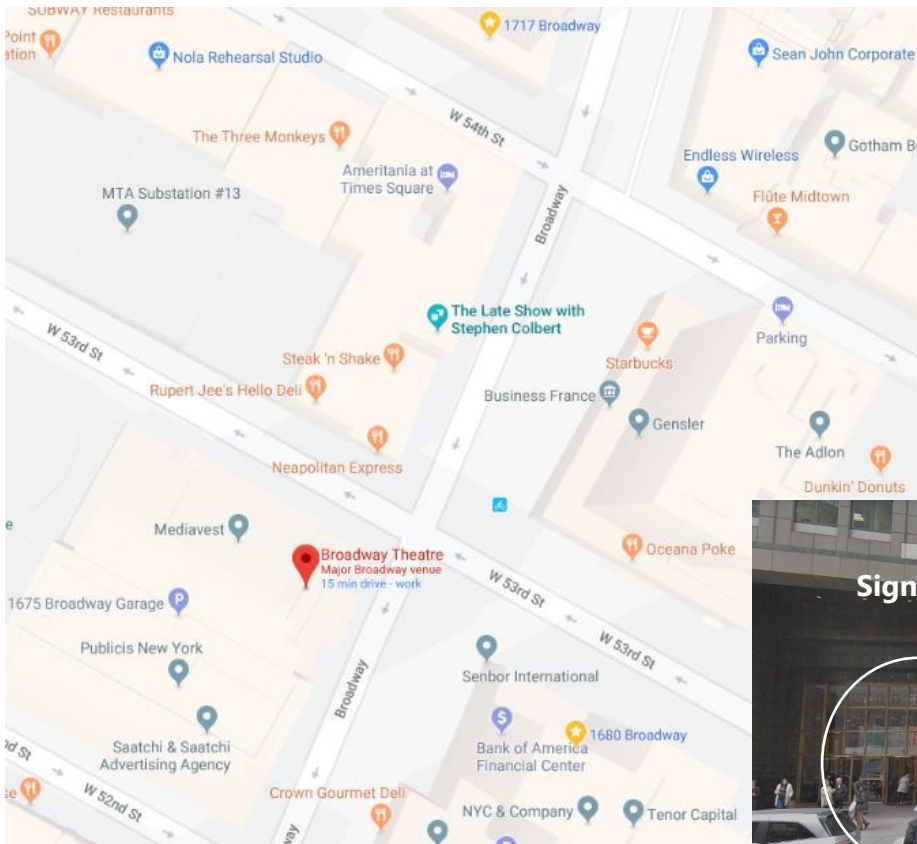

## Camp Broadway Mainstage NYC | Wednesday July 10, 2019

### PICK-UP/SIGN-OUT INSTRUCTIONS

Pick-up/Sign-out after the performance will take place outside of the theatre, directly next door at **1675 Broadway**.

#### Sign-out Location:

Sign-out will take place next to the Broadway Theatre at **1675 Broadway** at approximately **4:45 PM**.